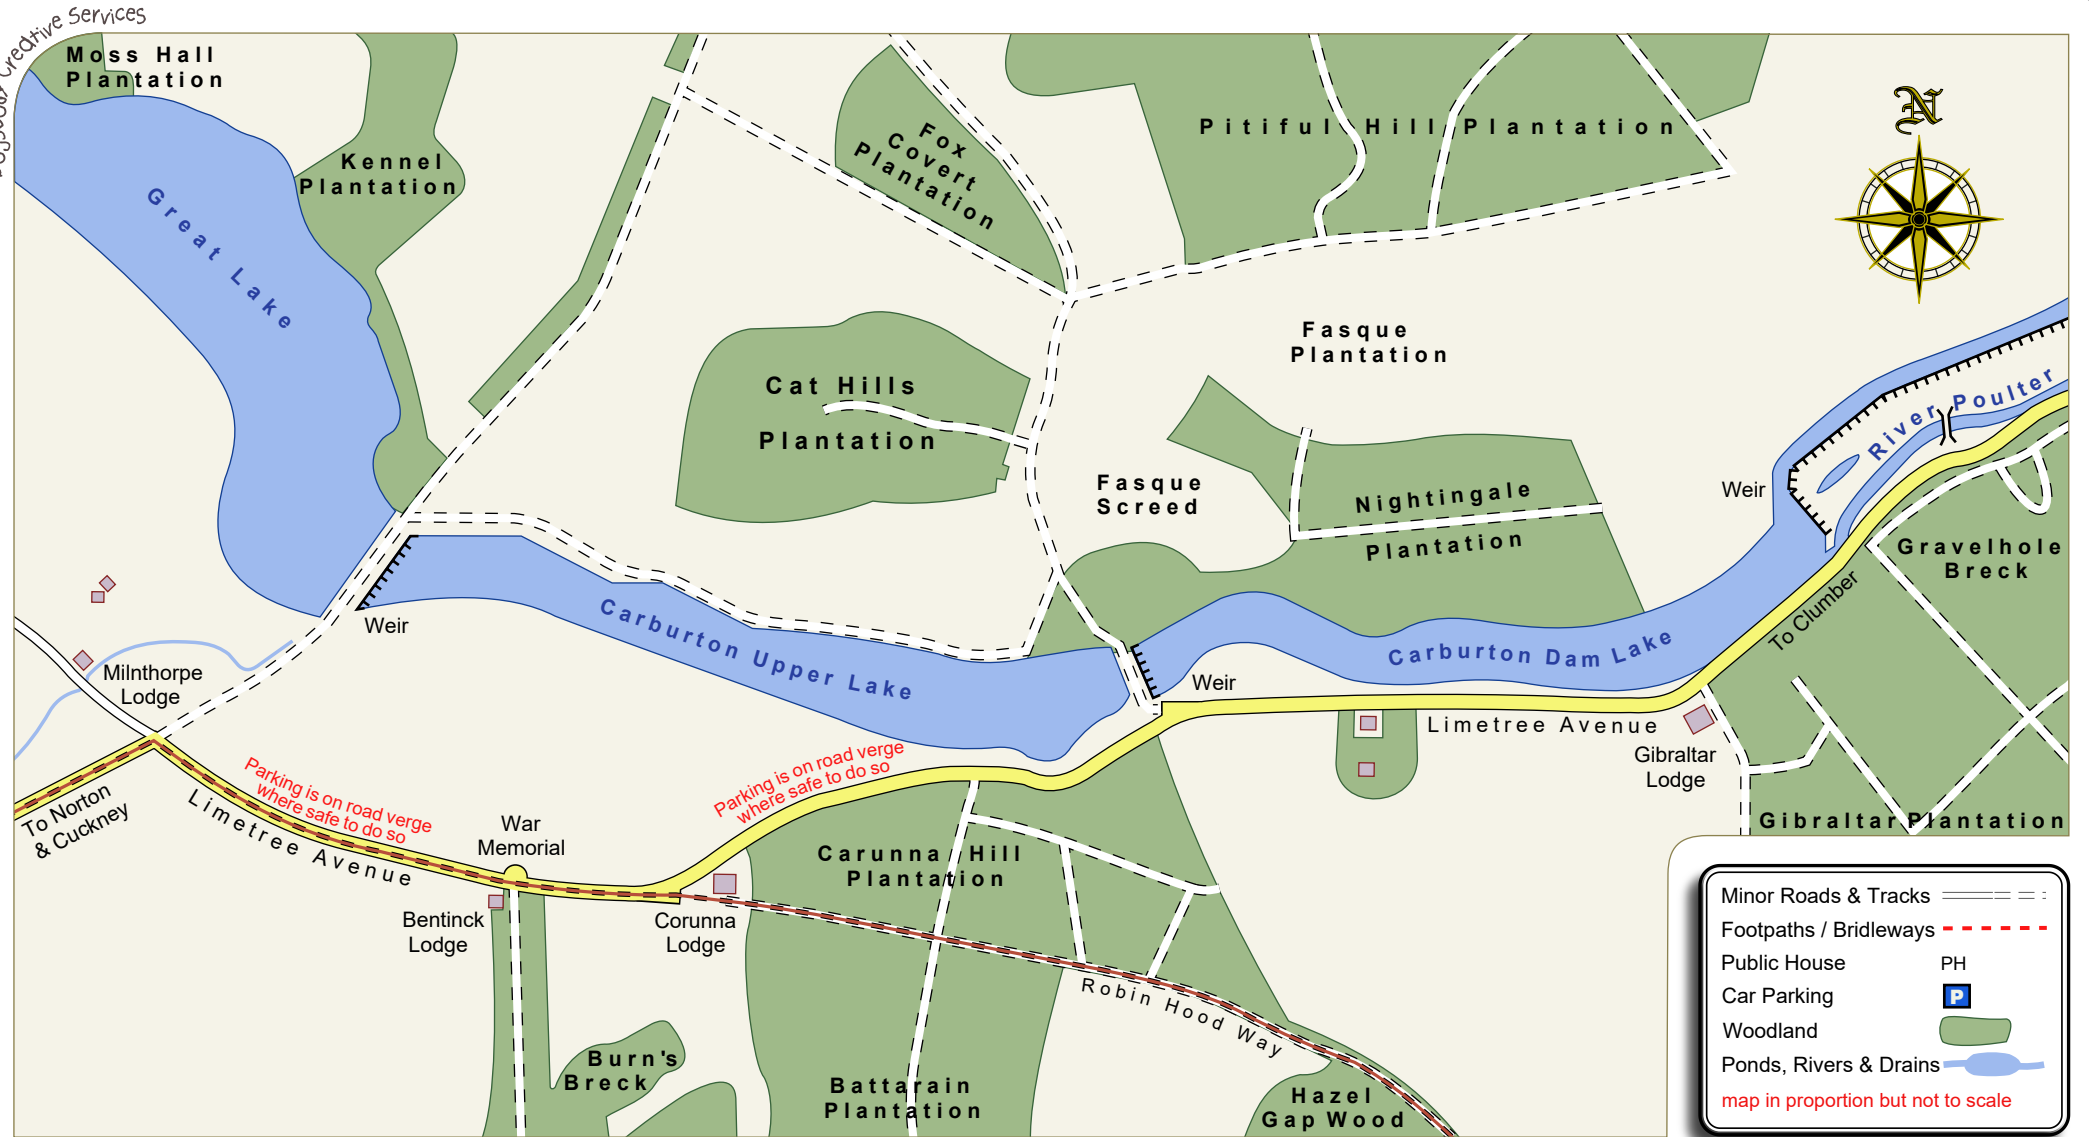

Dogsbody Creative Services

Minor Roads & Tracks	
Footpaths / Bridleways	
Public House	PH
Car Parking	
Woodland	
Ponds, Rivers & Drains	

map in proportion but not to scale

WELBECK RAPTOR WATCH POINT